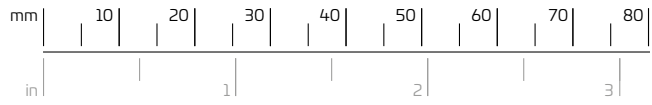

1:1 scale illustration

# **TWIST** bottle 600 + bike base

bottle volume: 600ml / 20.29 fl oz  
dimensions: 72 x 219 x 82mm / 2.83 x 8.62 x 3.23in  
weight: 131g / 4.62oz

**FIDLOCK**®